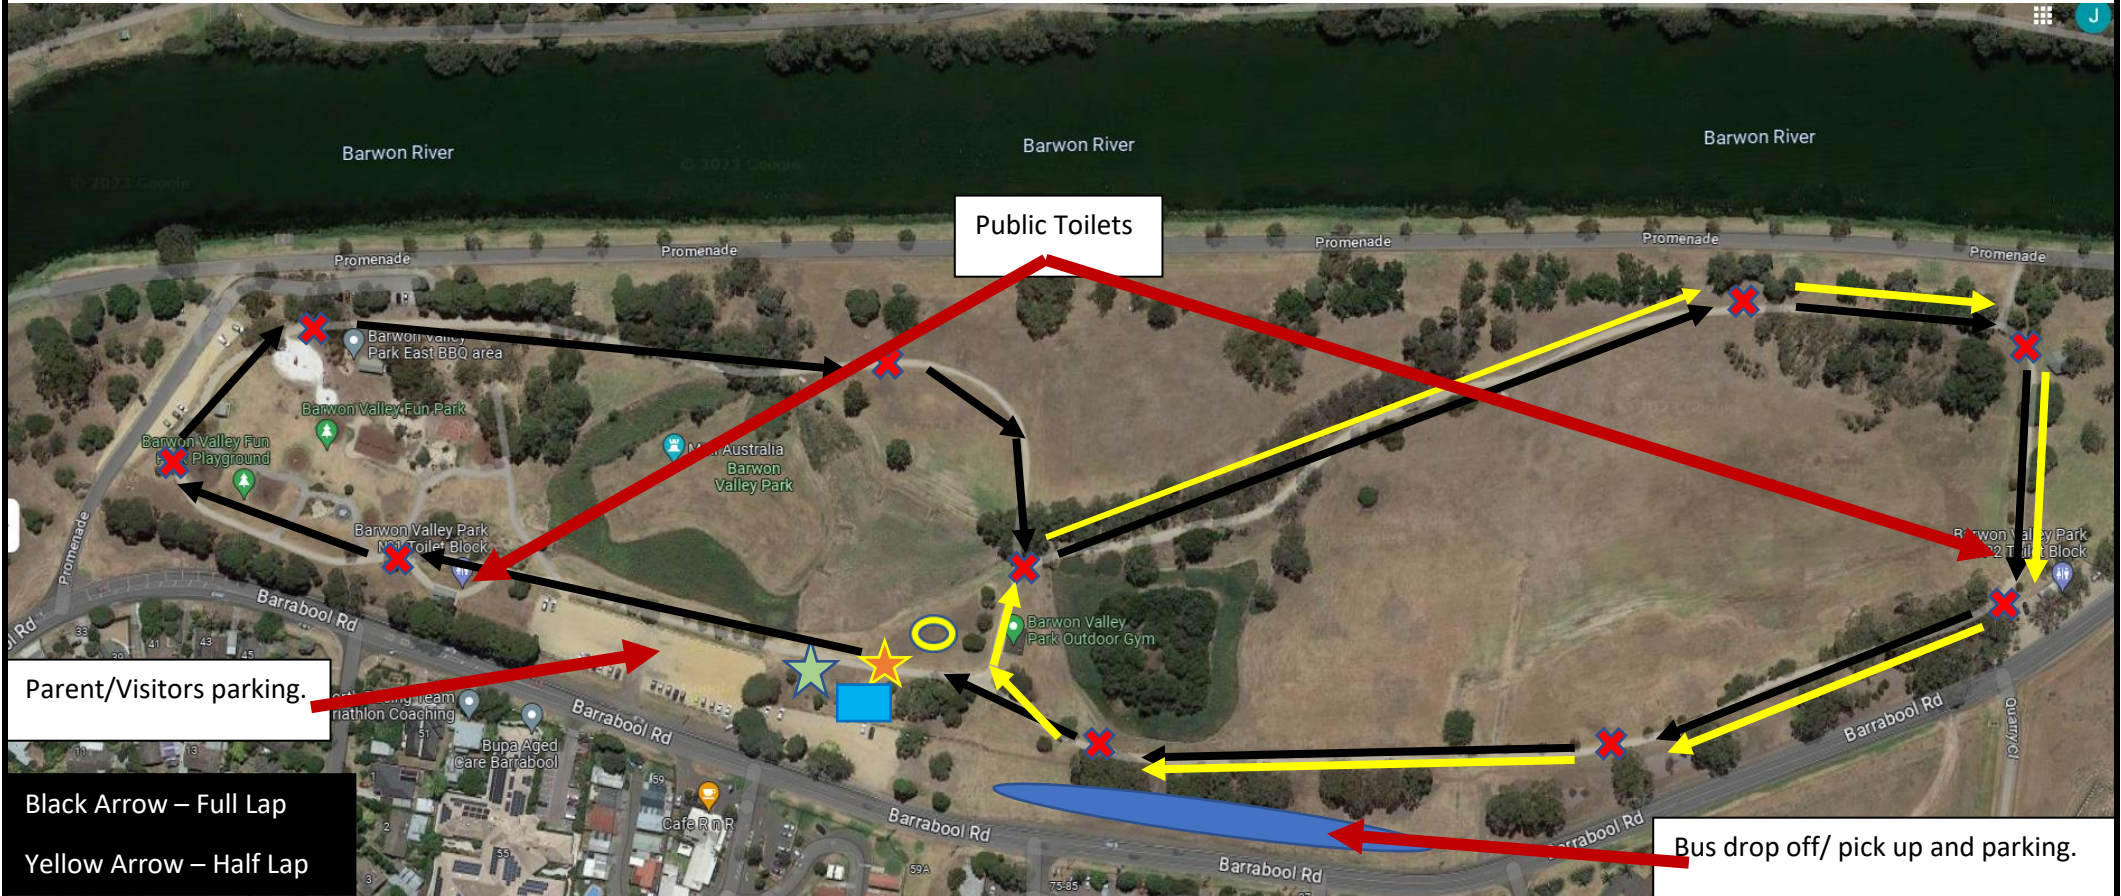

2024 Cross Country Map

Parent/Visitors parking.

Black Arrow – Full Lap

Yellow Arrow – Half Lap

Bus drop off/ pick up and parking.

Start Line		School Zone		Course Marshal		3.5km - 13,14, 15 years - 2 full laps
Finish Line		Marshalling				4.5km - 16 years and Open – 2.5 laps.